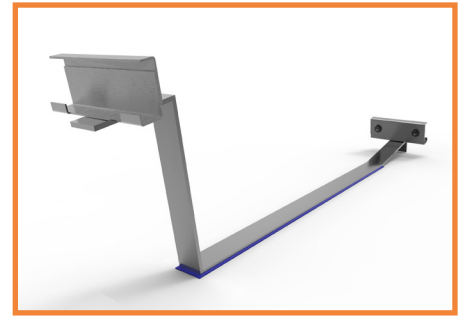

K 303 D 09

TETTO PIANO FLAT ROOF

KIT MODULARE TETTO PIANO CON MORSETTI K201D00 IN ACCIAIO INOX - STRUTTURA IN ZINCATO A CALDO

FLAT ROOF MOUNTING SYSTEM BASED ON PATENTED CLAMP K201D01 TO BLOCK 2 PANELS HOT DIP GALVANIZED STEEL - STAINLESS STEEL

scale 1:3