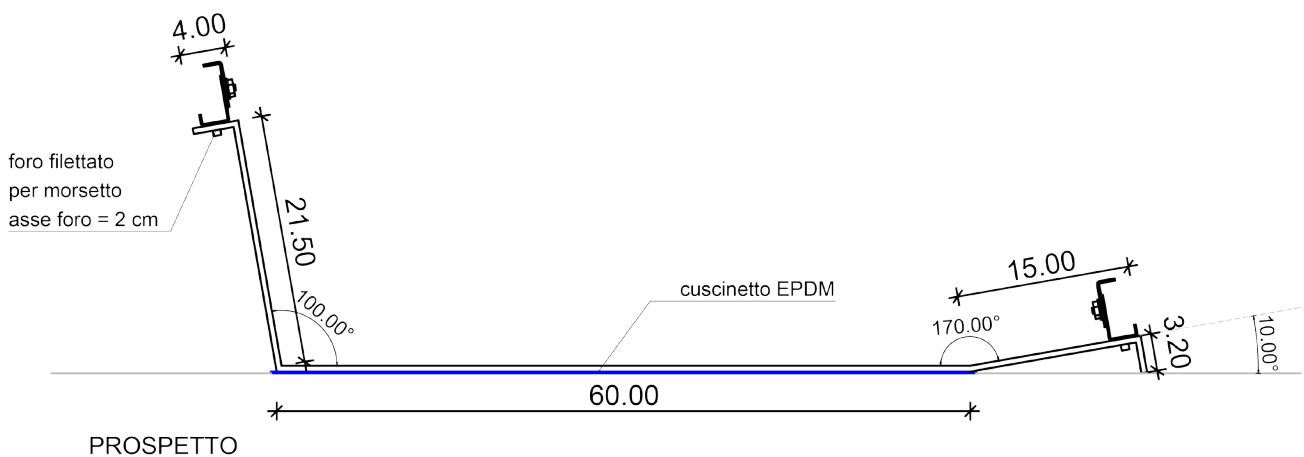

K 303 D 09

TETTO PIANO FLAT ROOF

KIT MODULARE TETTO PIANO CON MORSETTI K201D00 IN ACCIAIO INOX - STRUTTURA IN ZINCATO A CALDO

FLAT ROOF MOUNTING SYSTEM BASED ON PATENTED CLAMP K201D01 TO BLOCK 2 PANELS HOT DIP GALVANIZED STEEL - STAINLESS STEEL

scale 1:3