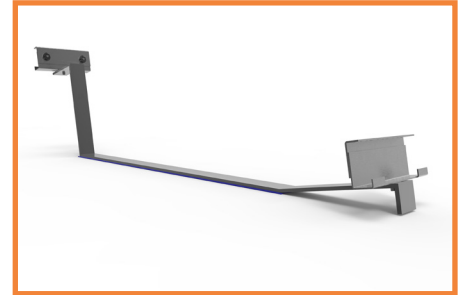

K 303 D 09

TETTO PIANO FLAT ROOF

KIT MODULARE TETTO PIANO CON MORSETTI K201D00 IN ACCIAIO INOX - STRUTTURA IN ZINCATO A CALDO

FLAT ROOF MOUNTING SYSTEM BASED ON PATENTED CLAMP K201D01 TO BLOCK 2 PANELS HOT DIP GALVANIZED STEEL - STAINLESS STEEL

scale 1:3