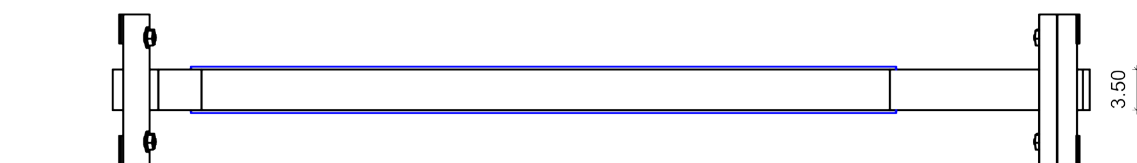

K 303 D 09

TETTO PIANO FLAT ROOF

KIT MODULARE TETTO PIANO CON MORSETTI K201D00 IN ACCIAIO INOX - STRUTTURA IN ZINCATO A CALDO

FLAT ROOF MOUNTING SYSTEM BASED ON PATENTED CLAMP K201D01 TO BLOCK 2 PANELS HOT DIP GALVANIZED STEEL - STAINLESS STEEL

scale 1:3